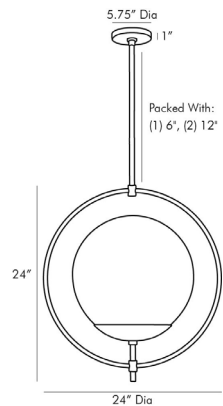

ARTERIOS

VOLTA PENDANT

49330
 H: 26 IN, W: 15 IN, D: 22 IN
 Pale Brass
 Contract Suitable As Is

The depths of spatial design are defined with the Volta Pendant. An opal glass globe is suspended by a steel pipe finished in pale brass that encompasses it in free-form fashion. The simple geometric silhouette of the circumambient façade creates a visual of a floating orb, delivering a dimensional dynamic to a space. Damp-rated, although limited covered outdoor conditions may affect finish. Additional pipe available (PIPE-

APPEARANCE

Material Glass, Steel
 Finish Opal, Pale Brass
 Top Coat/Sealant true

DIMENSIONS

Pendant H: 24 IN, W: 22 IN, D: 15 IN
 Minimum Hanging Height 26 IN
 Maximum Hanging Height 56 IN
 Canopy H: 1 IN, Dia: 5.75 IN

WIRING

Rating Damp
 Cord 10 FT, Black/White, SVT
 Socket 1, Type A- E26 Other
 Maximum Watt 60
 Voltage 110-120 V

CERTIFICATIONS

Cerifications Mexico
 Australia, EU, United Kingdom, Middle East, United States, Canada

COMPLIANCY

UL/ETL Yes
 CB Yes
 RoHS true

SHIPPING

Product Weight 9.5 LBS
 Gross Weight 1 18 LBS
 Shipping Box 1 H: 27 IN, L: 29 IN, W: 28 IN

REPLACEMENT PARTS

Replacement Part 1 PIPE-176
 Replacement Part 1 Dim (1) 4", (1) 6", and (1) 12"
 Replacement Part 2 CANOPY-330
 Replacement Part 2 Dim 1" x 5.75" Dia